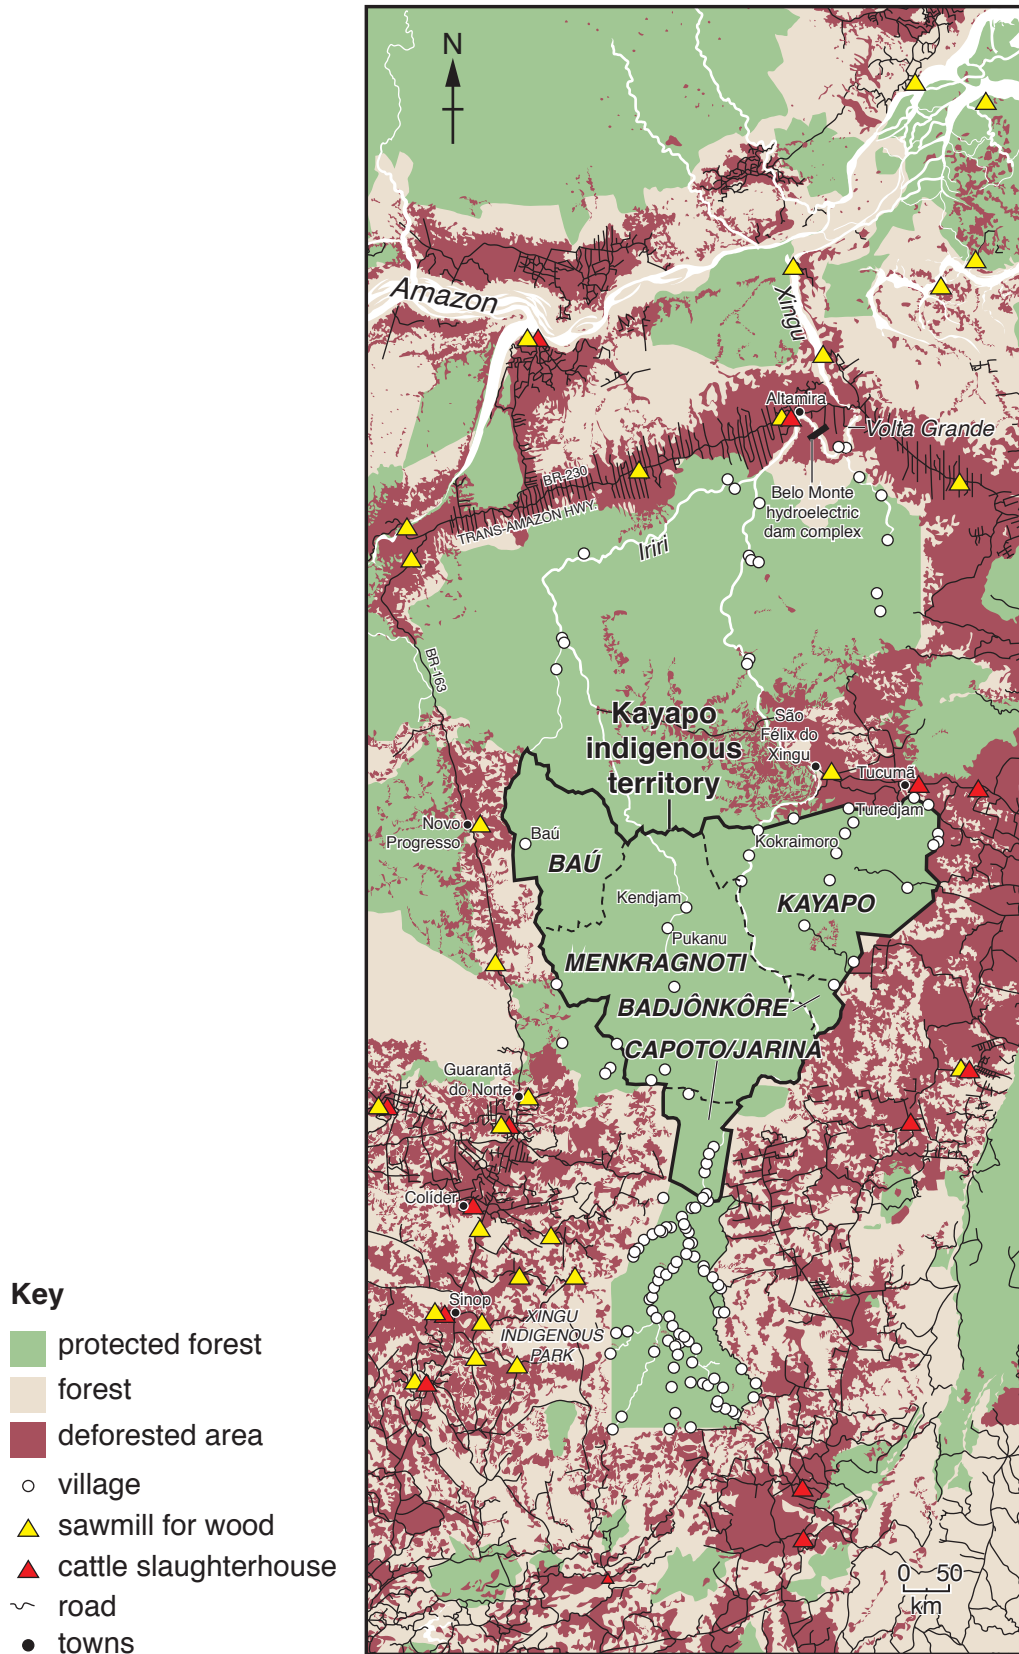

Fig. 6.1 for Question 6

Fig. 4.2 for Question 4