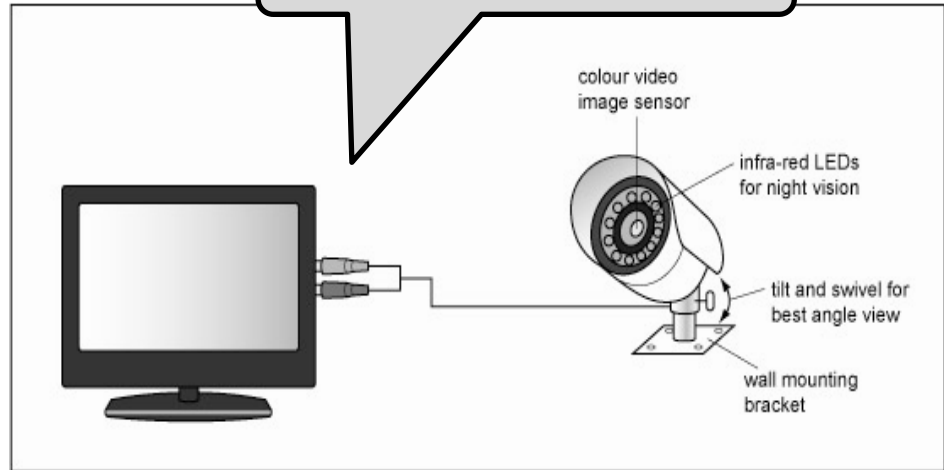

Nine subheads identified + formatted, to match subtitle 1 mark

How do I connect a camera to my TV/monitor?

Wireless cameras
 Wireless camera receiver (video) cable that plugs into connectors on a TV or monitor referred to as phono plugs for game consoles and DVD players. Plugging the receiver directly into a TV will allow you to view the images, but you

C:\Full\Path\Filename.rtf

Page 3	Mark Scheme	Syllabus	Paper
	IGCSE – October/November 2013	0417	02

Name and candidate number

Centre Number

Wired cameras

Wired cameras use phono or BNC plugs to connect to the AV ‘in’ sockets. You simply connect this to your TV to start monitoring.

Image placed correctly in document 1 mark
Fills column with text wrapped 1 mark

How do I record video from cameras?

New digital video recording (DVR) technology enables you to monitor and record numerous cameras at the same time with motion detection triggers. You save the video on to a hard drive and then can play it back on the DVR or transfer it to alternative media.