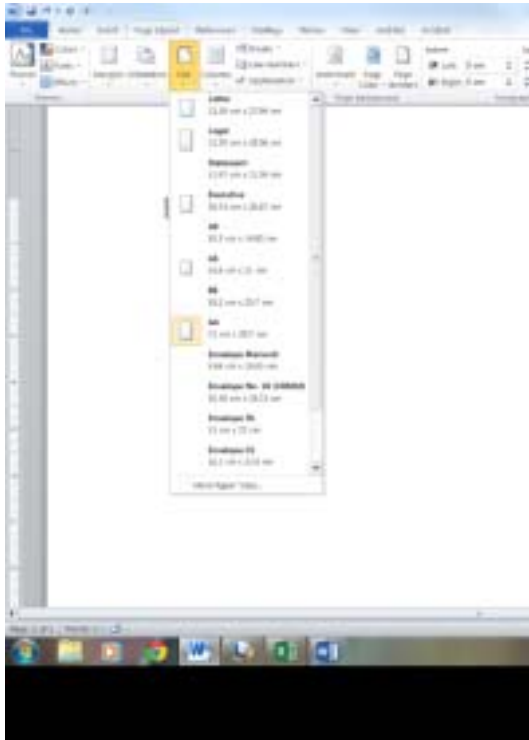

Page layout

A4
Margins all 2 cm
(Mark already awarded)

Page 11	Mark Scheme	Syllabus	Paper
	IGCSE – October/November 2013	0417	02

Database Structure

Field Name	Data Type
Code	Text
Description	Text
GHz	Text
Contents	Text
Location	Text
Price	Currency
Reorder	Number
Stock_item	Yes/No
Stock_level	Number